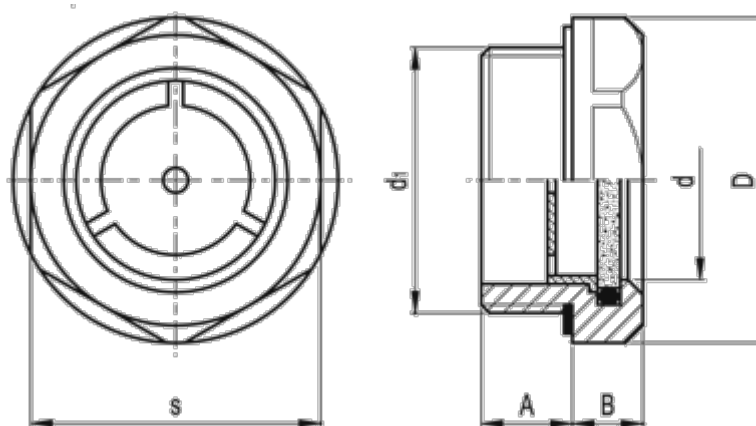

Data Sheet

Article number: 20672534B

Description: E+G Oil level indicator
GN 743.3-24-M33x1.5-A

Measures

A = 11.0

B = 8.5

D = 40

d = 24

d1 = M33x1.5

s = 36